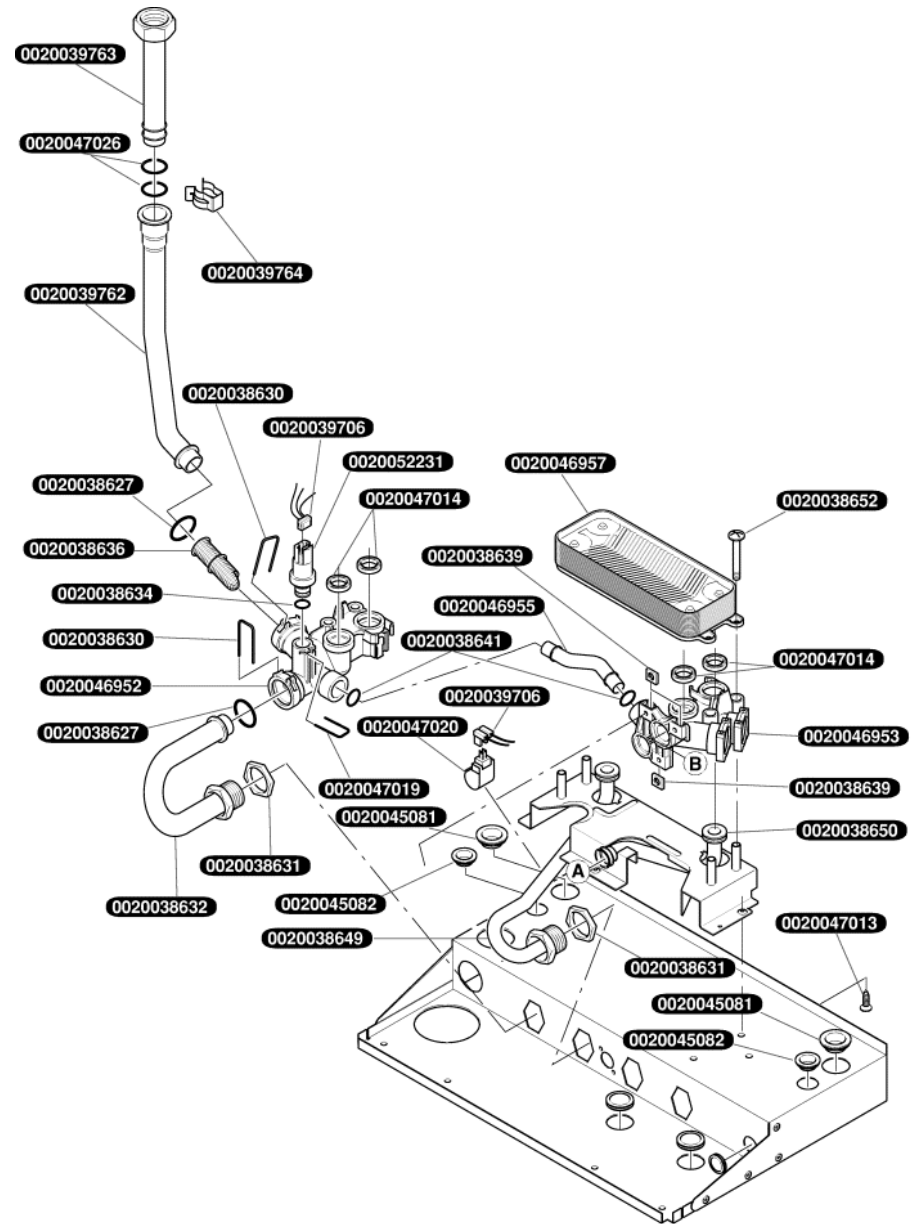

0020038627	10	Joint torique (x10)
0020038630	10	Clips (x10)
0020038631	4	Ecrou (x4)
0020038632	1	Tube
0020038634	10	Joint torique (x10)
0020038636	1	Filtre
0020038639	3	Ecrou (x3)
0020038641	10	Joint torique (x10)
0020038649	1	Tube
0020038650	1	Tube
0020038652	4	Vis (x4)
0020039706	1	Faisceau hydraulique
0020039762	1	Tube
0020039763	1	Tube
0020039764	1	Clip
0020045081	10	Joint (x10)
0020045082	10	Joint (x10)
0020046952	1	Raccord gauche
0020046953	1	Raccord droit
0020046955	1	Tubulure By Pass
0020046957	1	Echangeur à plaque
0020047013	10	Vis (x10)
0020047014	10	Rondelle (x10)
0020047019	10	Clip (x10)
0020047020	1	Capteur de température
0020047026	10	Joint torique (x10)
0020052231	1	Capteur (pression de l'eau)