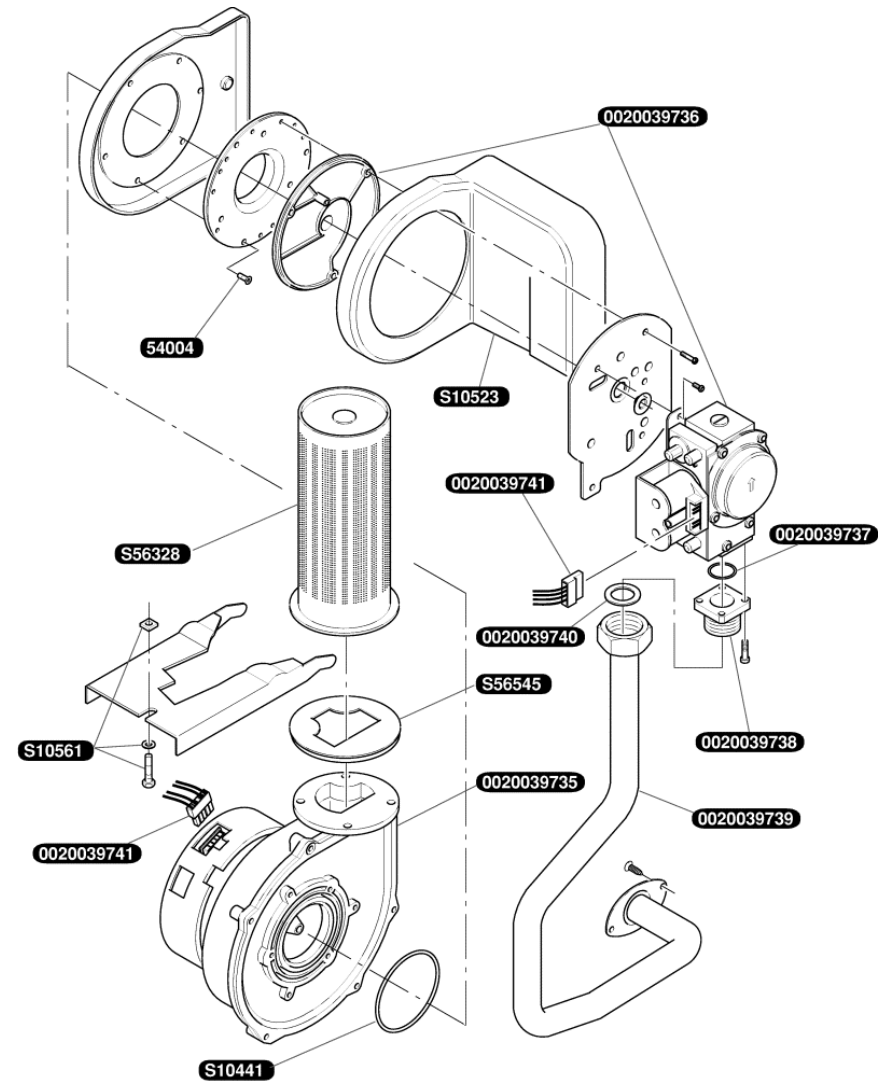

Catalogue Pièces de Rechange

Bulex®

Thermomaster F 29 E

| | | |
|------------|----|-------------------------|
| 0020039752 | 1 | Façade |
| 0020039753 | 1 | Panneau latéral |
| 0020039754 | 2 | Patte support (x2) |
| 0020039755 | 1 | Support |
| 0020039756 | 10 | Vis (4,2x13,5 Torx T20) |
| S10505 | 1 | Joint à lèvres Ø80 |
| S10506 | 1 | Joint à lèvres Ø84 |
| S10507 | 4 | Passe câble |

| | | |
|------------|----|-----------------------------|
| 0020039741 | 1 | Faisceau principal |
| 0020039742 | 1 | Faisceau de câblage |
| 0020039743 | 1 | Raccord |
| 0020039744 | 1 | Adaptateur |
| 0020039745 | 1 | Tube |
| 0020039746 | 1 | Siphon |
| 0020039747 | 1 | Bouteille siphon |
| 0020039748 | 1 | Raccord |
| 0020039749 | 1 | Clip |
| 0020039750 | 1 | Joint |
| 0020039751 | 1 | Raccord |
| 0020039769 | 1 | Vis (M6x16) |
| 0020039770 | 1 | Joint (38x3) |
| 0020047008 | 1 | Flotteur syphon |
| 0020047029 | 1 | Faisceau |
| S10505 | 1 | Joint à lèvres Ø80 |
| S10509 | 1 | Couvercle échangeur |
| S10510 | 1 | Corps de chauffe |
| S10512 | 10 | Joint torique |
| S10513 | 1 | Joint à lèvres Ø70 |
| S10514 | 1 | Thermostat de surchauffe |
| S10515 | 1 | Bougie d'allumage |
| S10547 | 1 | Allumeur récurrent |
| S10560 | 1 | Bouchon + Joint |
| S10639 | 1 | Isolant couvercle échangeur |
| S10640 | 1 | Isolant arrière jupe chaude |
| S10799 | 1 | TUBE EXTRACTION GAZ BRULES |
| S56184 | 1 | Purgeur dégazeur |

| | | |
|------------|----|---------------------|
| 0020039735 | 1 | Extracteur |
| 0020039736 | 1 | Vanne |
| 0020039737 | 10 | Joint torique (x10) |
| 0020039738 | 1 | Adaptateur |
| 0020039739 | 1 | Tube |
| 0020039740 | 1 | Joint |
| 0020039741 | 1 | Faisceau principal |
| 54004 | 30 | Vis |
| S10441 | 3 | Joint torique |
| S10523 | 1 | Couvercle |
| S10561 | 1 | Vis et écrou M6 |
| S56328 | 1 | Bruleur complet |
| S56545 | 1 | Joint extracteur |