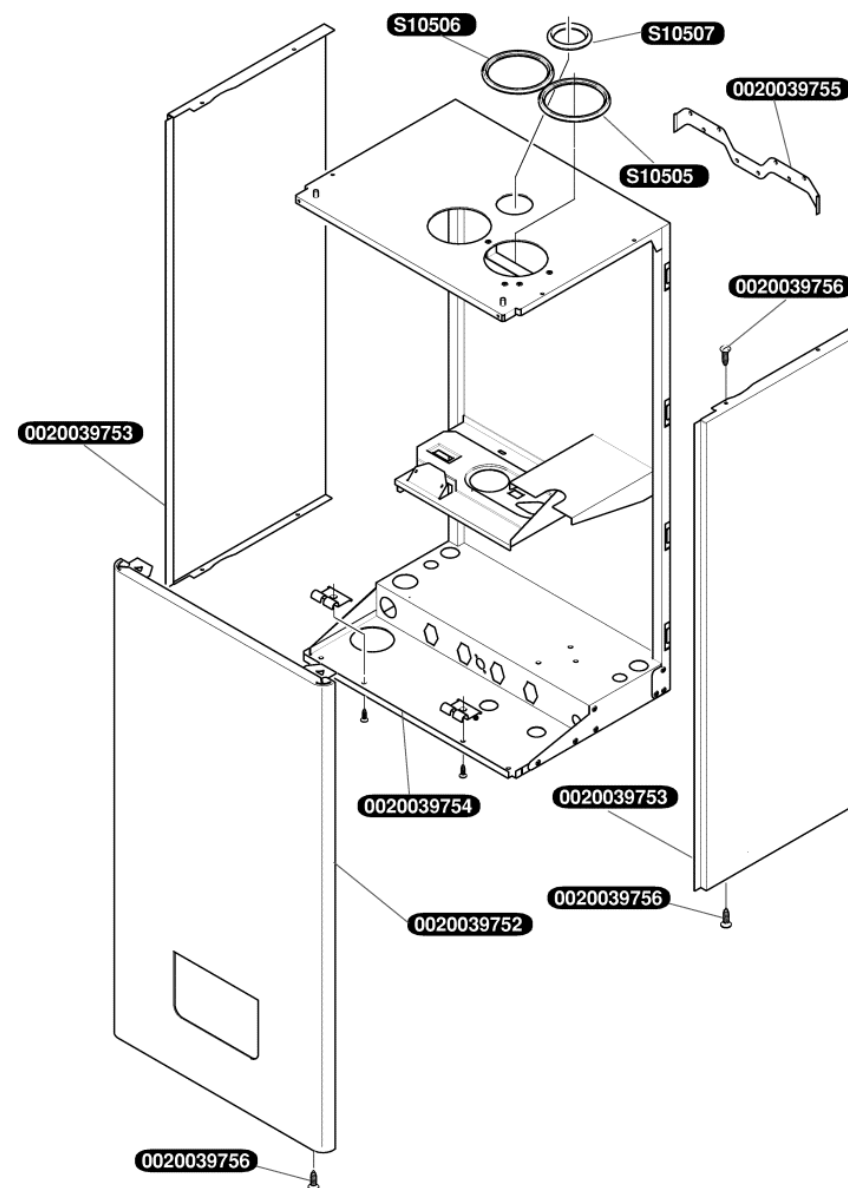

Catalogue Pièces de Rechange

Bulex®

Thermomaster F 29 E

| | | |
|------------|----|-------------------------|
| 0020039752 | 1 | Façade |
| 0020039753 | 1 | Panneau latéral |
| 0020039754 | 2 | Patte support (x2) |
| 0020039755 | 1 | Support |
| 0020039756 | 10 | Vis (4,2x13,5 Torx T20) |
| S10505 | 1 | Joint à lèvres Ø80 |
| S10506 | 1 | Joint à lèvres Ø84 |
| S10507 | 4 | Passe câble |

| | | |
|------------|----|-----------------------------|
| 0020039741 | 1 | Faisceau principal |
| 0020039742 | 1 | Faisceau de câblage |
| 0020039743 | 1 | Raccord |
| 0020039744 | 1 | Adaptateur |
| 0020039745 | 1 | Tube |
| 0020039746 | 1 | Siphon |
| 0020039747 | 1 | Bouteille siphon |
| 0020039748 | 1 | Raccord |
| 0020039749 | 1 | Clip |
| 0020039750 | 1 | Joint |
| 0020039751 | 1 | Raccord |
| 0020039769 | 1 | Vis (M6x16) |
| 0020039770 | 1 | Joint (38x3) |
| 0020047008 | 1 | Flotteur syphon |
| 0020047029 | 1 | Faisceau |
| S10505 | 1 | Joint à lèvres Ø80 |
| S10509 | 1 | Couvercle échangeur |
| S10510 | 1 | Corps de chauffe |
| S10512 | 10 | Joint torique |
| S10513 | 1 | Joint à lèvres Ø70 |
| S10514 | 1 | Thermostat de surchauffe |
| S10515 | 1 | Bougie d'allumage |
| S10547 | 1 | Allumeur récurrent |
| S10560 | 1 | Bouchon + Joint |
| S10639 | 1 | Isolant couvercle échangeur |
| S10640 | 1 | Isolant arrière jupe chaude |
| S10799 | 1 | TUBE EXTRACTION GAZ BRULES |
| S56184 | 1 | Purgeur dégazeur |

| | | |
|------------|----|---------------------|
| 0020039735 | 1 | Extracteur |
| 0020039736 | 1 | Vanne |
| 0020039737 | 10 | Joint torique (x10) |
| 0020039738 | 1 | Adaptateur |
| 0020039739 | 1 | Tube |
| 0020039740 | 1 | Joint |
| 0020039741 | 1 | Faisceau principal |
| 54004 | 30 | Vis |
| S10441 | 3 | Joint torique |
| S10523 | 1 | Couvercle |
| S10561 | 1 | Vis et écrou M6 |
| S56328 | 1 | Bruleur complet |
| S56545 | 1 | Joint extracteur |