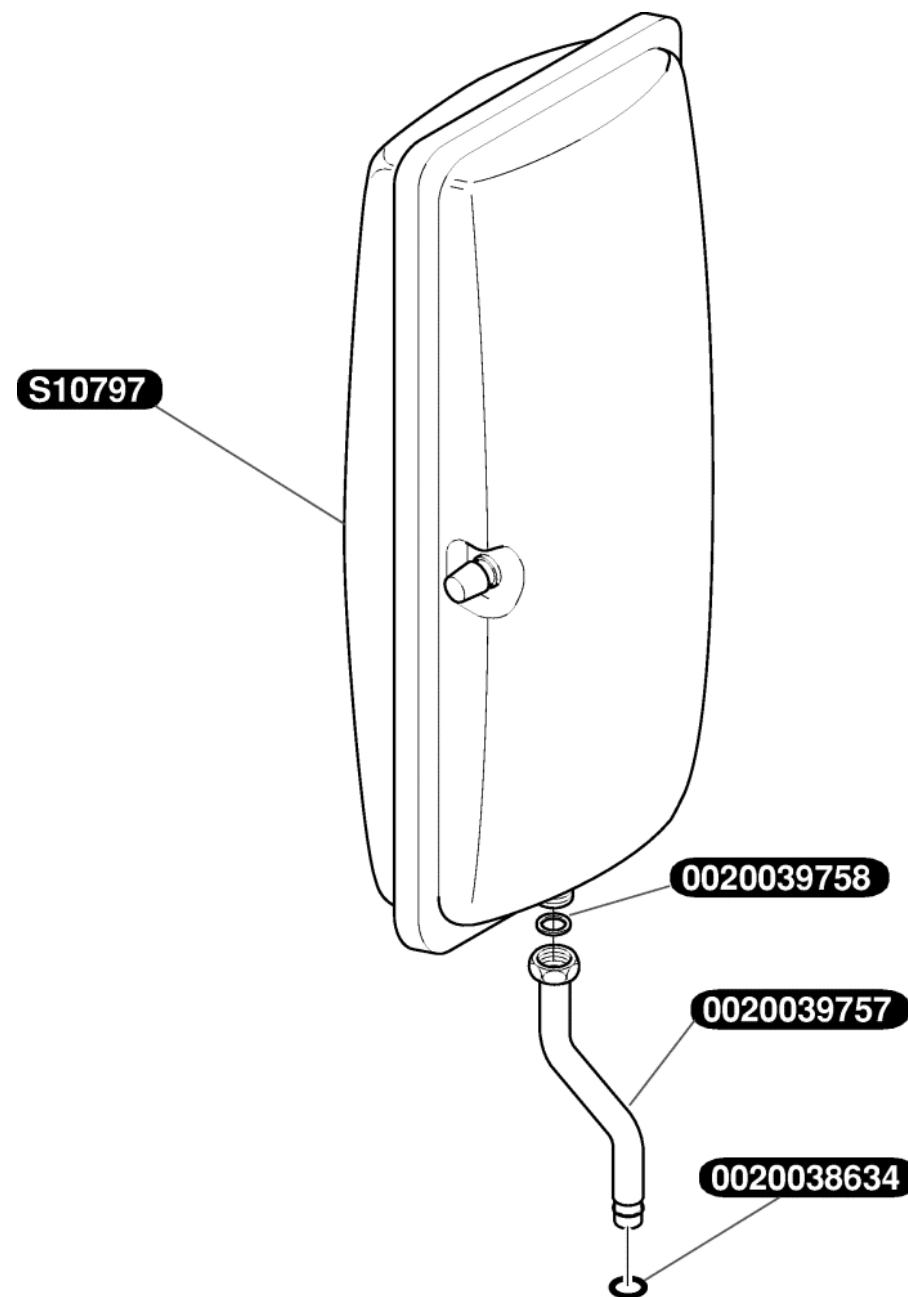

0020038634	10	Joint torique (x10)
0020039757	1	Tube
0020039758	1	Joint
S10797	1	Vase d'expansion 12L