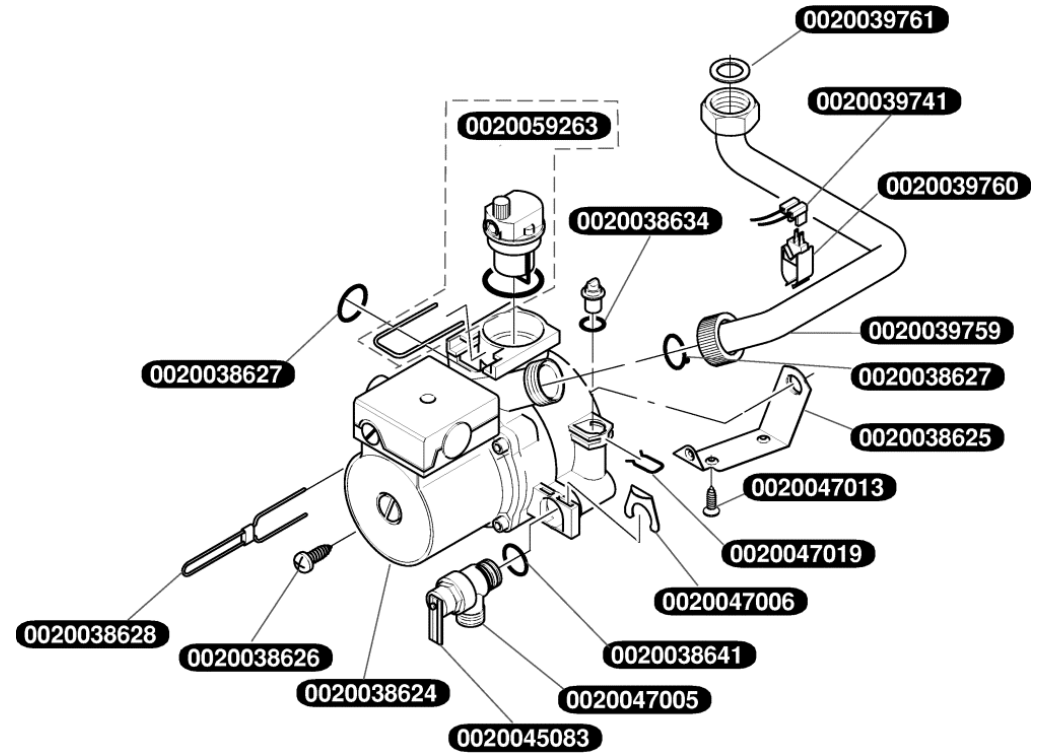

Catalogue Pièces de Rechange

Bulex®

Thermomaster F 29 E

| | | |
|------------|----|-------------------------|
| 0020039752 | 1 | Façade |
| 0020039753 | 1 | Panneau latéral |
| 0020039754 | 2 | Patte support (x2) |
| 0020039755 | 1 | Support |
| 0020039756 | 10 | Vis (4,2x13,5 Torx T20) |
| S10505 | 1 | Joint à lèvres Ø80 |
| S10506 | 1 | Joint à lèvres Ø84 |
| S10507 | 4 | Passe câble |

| | | |
|------------|----|---------------------|
| 0020039735 | 1 | Extracteur |
| 0020039736 | 1 | Vanne |
| 0020039737 | 10 | Joint torique (x10) |
| 0020039738 | 1 | Adaptateur |
| 0020039739 | 1 | Tube |
| 0020039740 | 1 | Joint |
| 0020039741 | 1 | Faisceau principal |
| 54004 | 30 | Vis |
| S10441 | 3 | Joint torique |
| S10523 | 1 | Couvercle |
| S10561 | 1 | Vis et écrou M6 |
| S56328 | 1 | Bruleur complet |
| S56545 | 1 | Joint extracteur |

| | | |
|------------|----|---------------------|
| 0020038624 | 1 | Pompe |
| 0020038625 | 1 | Support |
| 0020038626 | 10 | Vis (x10) |
| 0020038627 | 10 | Joint torique (x10) |
| 0020038628 | 1 | Clips |
| 0020038634 | 10 | Joint torique (x10) |
| 0020038641 | 10 | Joint torique (x10) |
| 0020039741 | 1 | Faisceau principal |
| 0020039759 | 1 | Tube |
| 0020039760 | 1 | Capteur |
| 0020039761 | 1 | Joint |
| 0020045083 | 1 | Levier |
| 0020047005 | 1 | Soupape 3 Bars |
| 0020047006 | 10 | étrier(x10) |
| 0020047013 | 10 | Vis (x10) |
| 0020047019 | 10 | Clip (x10) |
| 0020059263 | 1 | Purgeur |