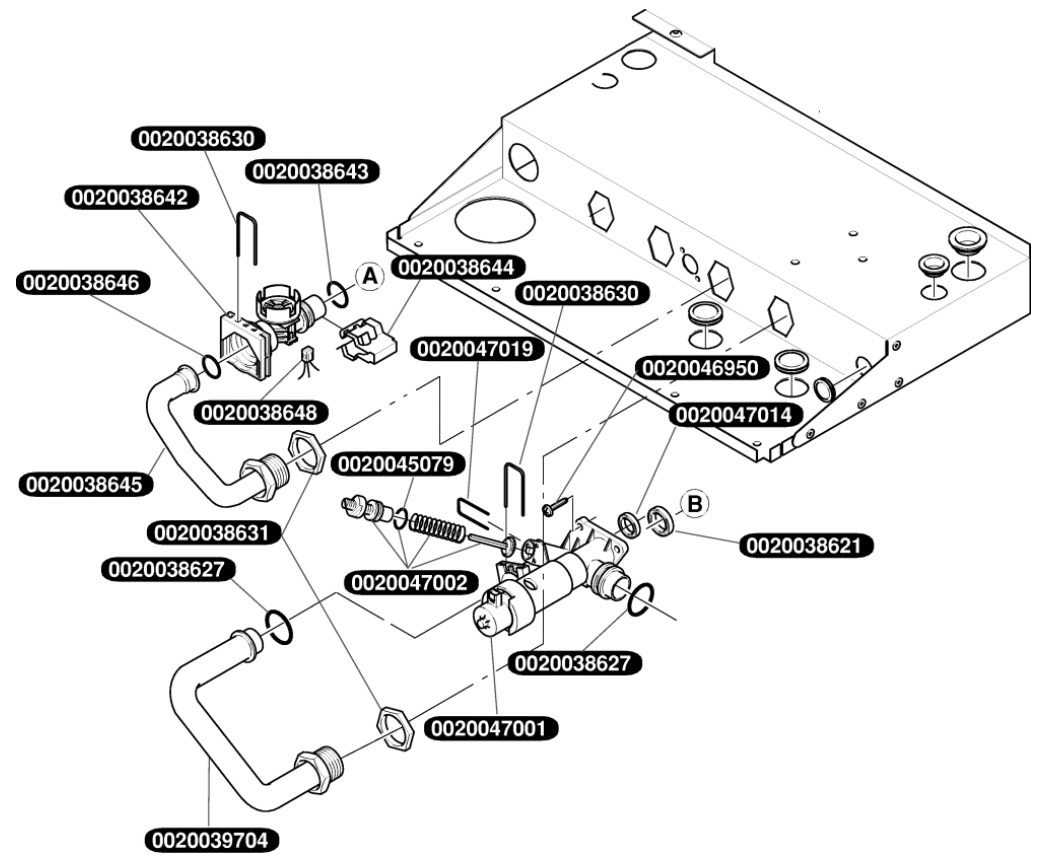

0020038621	10	Rondelle (x10)
0020038627	10	Joint torique (x10)
0020038630	10	Clips (x10)
0020038631	4	Ecrou (x4)
0020038642	1	Ensemble debistat (noir)
0020038643	10	Joint torique (x10)
0020038644	1	Clips
0020038645	1	Tube
0020038646	10	Joint torique (x10)
0020038648	1	Faisceau hydraulique
0020039704	1	Tube
0020045079	10	Joint torique (x10)
0020046950	1	Vis
0020047001	1	Vannes trois voies
0020047002	1	By Pass
0020047014	10	Rondelle (x10)
0020047019	10	Clip (x10)