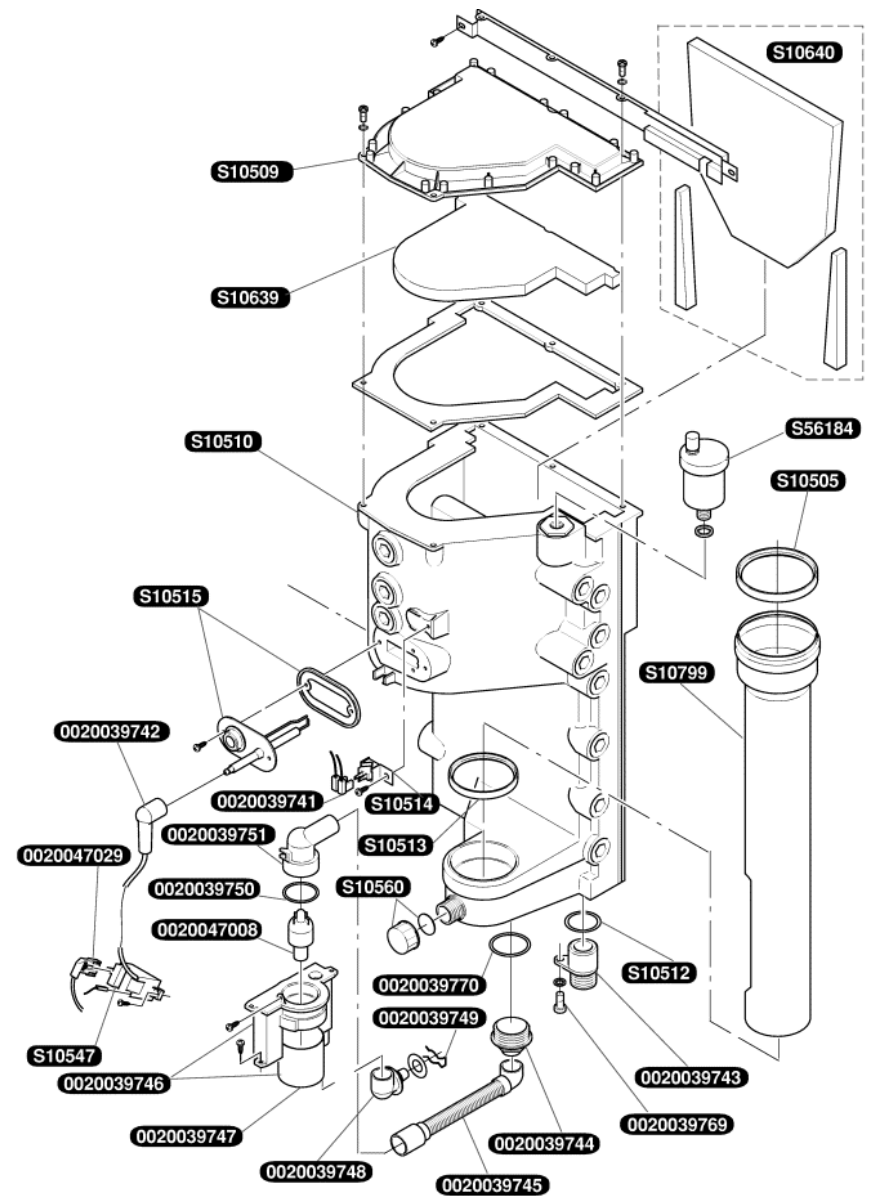

Catalogue Pièces de Rechange

Bulex®

Thermomaster F 29 E

| | | |
|------------|----|-------------------------|
| 0020039752 | 1 | Façade |
| 0020039753 | 1 | Panneau latéral |
| 0020039754 | 2 | Patte support (x2) |
| 0020039755 | 1 | Support |
| 0020039756 | 10 | Vis (4,2x13,5 Torx T20) |
| S10505 | 1 | Joint à lèvres Ø80 |
| S10506 | 1 | Joint à lèvres Ø84 |
| S10507 | 4 | Passe câble |

| | | |
|------------|----|-----------------------------|
| 0020039741 | 1 | Faisceau principal |
| 0020039742 | 1 | Faisceau de câblage |
| 0020039743 | 1 | Raccord |
| 0020039744 | 1 | Adaptateur |
| 0020039745 | 1 | Tube |
| 0020039746 | 1 | Siphon |
| 0020039747 | 1 | Bouteille siphon |
| 0020039748 | 1 | Raccord |
| 0020039749 | 1 | Clip |
| 0020039750 | 1 | Joint |
| 0020039751 | 1 | Raccord |
| 0020039769 | 1 | Vis (M6x16) |
| 0020039770 | 1 | Joint (38x3) |
| 0020047008 | 1 | Flotteur syphon |
| 0020047029 | 1 | Faisceau |
| S10505 | 1 | Joint à lèvres Ø80 |
| S10509 | 1 | Couvercle échangeur |
| S10510 | 1 | Corps de chauffe |
| S10512 | 10 | Joint torique |
| S10513 | 1 | Joint à lèvres Ø70 |
| S10514 | 1 | Thermostat de surchauffe |
| S10515 | 1 | Bougie d'allumage |
| S10547 | 1 | Allumeur récurrent |
| S10560 | 1 | Bouchon + Joint |
| S10639 | 1 | Isolant couvercle échangeur |
| S10640 | 1 | Isolant arrière jupe chaude |
| S10799 | 1 | TUBE EXTRACTION GAZ BRULES |
| S56184 | 1 | Purgeur dégazeur |

| | | |
|------------|----|---------------------|
| 0020039735 | 1 | Extracteur |
| 0020039736 | 1 | Vanne |
| 0020039737 | 10 | Joint torique (x10) |
| 0020039738 | 1 | Adaptateur |
| 0020039739 | 1 | Tube |
| 0020039740 | 1 | Joint |
| 0020039741 | 1 | Faisceau principal |
| 54004 | 30 | Vis |
| S10441 | 3 | Joint torique |
| S10523 | 1 | Couvercle |
| S10561 | 1 | Vis et écrou M6 |
| S56328 | 1 | Bruleur complet |
| S56545 | 1 | Joint extracteur |