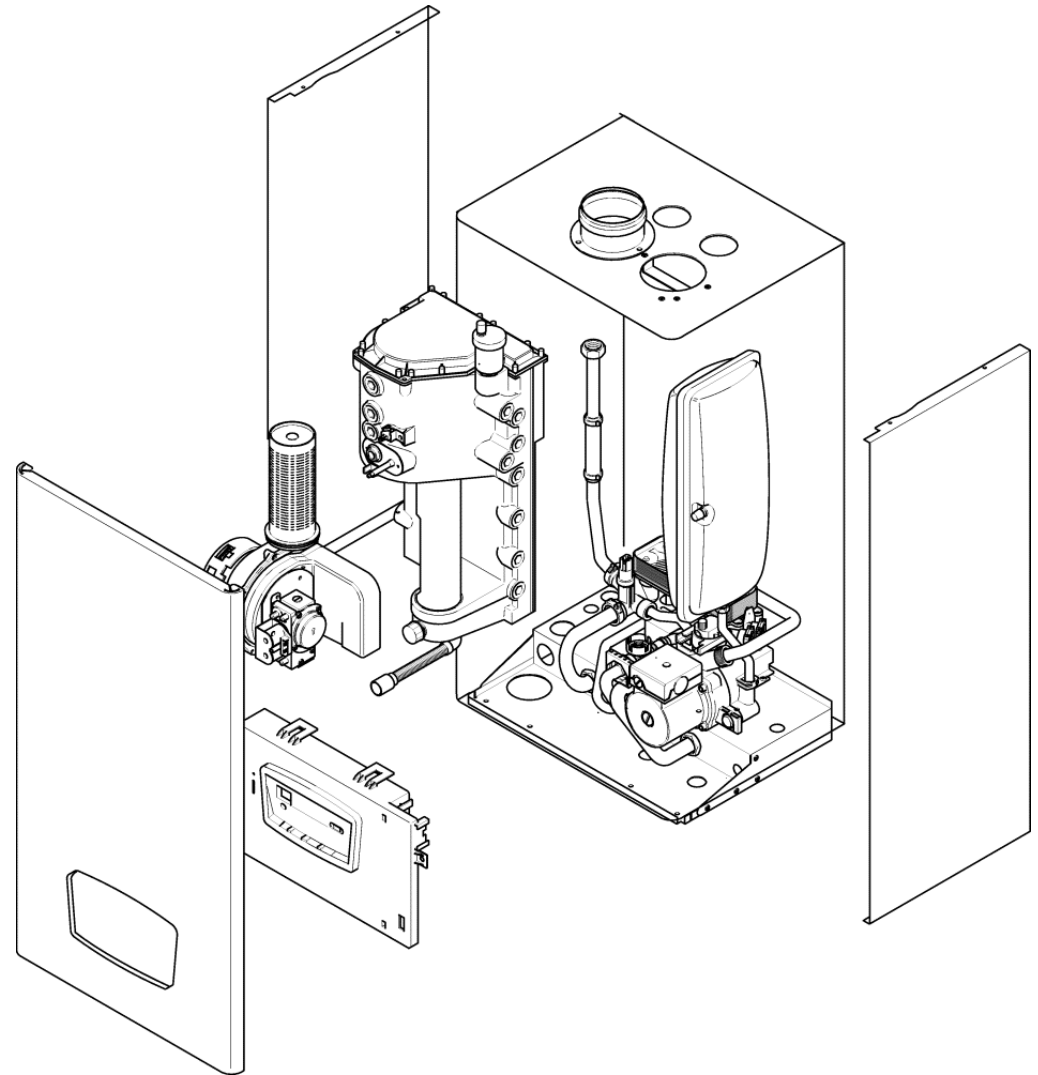

Catalogue Pièces de Rechange

Bulex®

Thermomaster F 29 E

| | | |
|------------|----|-------------------------|
| 0020039752 | 1 | Façade |
| 0020039753 | 1 | Panneau latéral |
| 0020039754 | 2 | Patte support (x2) |
| 0020039755 | 1 | Support |
| 0020039756 | 10 | Vis (4,2x13,5 Torx T20) |
| S10505 | 1 | Joint à lèvres Ø80 |
| S10506 | 1 | Joint à lèvres Ø84 |
| S10507 | 4 | Passe câble |

| | | |
|------------|----|-----------------------------|
| 0020039741 | 1 | Faisceau principal |
| 0020039742 | 1 | Faisceau de câblage |
| 0020039743 | 1 | Raccord |
| 0020039744 | 1 | Adaptateur |
| 0020039745 | 1 | Tube |
| 0020039746 | 1 | Siphon |
| 0020039747 | 1 | Bouteille siphon |
| 0020039748 | 1 | Raccord |
| 0020039749 | 1 | Clip |
| 0020039750 | 1 | Joint |
| 0020039751 | 1 | Raccord |
| 0020039769 | 1 | Vis (M6x16) |
| 0020039770 | 1 | Joint (38x3) |
| 0020047008 | 1 | Flotteur syphon |
| 0020047029 | 1 | Faisceau |
| S10505 | 1 | Joint à lèvres Ø80 |
| S10509 | 1 | Couvercle échangeur |
| S10510 | 1 | Corps de chauffe |
| S10512 | 10 | Joint torique |
| S10513 | 1 | Joint à lèvres Ø70 |
| S10514 | 1 | Thermostat de surchauffe |
| S10515 | 1 | Bougie d'allumage |
| S10547 | 1 | Allumeur récurrent |
| S10560 | 1 | Bouchon + Joint |
| S10639 | 1 | Isolant couvercle échangeur |
| S10640 | 1 | Isolant arrière jupe chaude |
| S10799 | 1 | TUBE EXTRACTION GAZ BRULES |
| S56184 | 1 | Purgeur dégazeur |

| | | |
|------------|----|---------------------|
| 0020039735 | 1 | Extracteur |
| 0020039736 | 1 | Vanne |
| 0020039737 | 10 | Joint torique (x10) |
| 0020039738 | 1 | Adaptateur |
| 0020039739 | 1 | Tube |
| 0020039740 | 1 | Joint |
| 0020039741 | 1 | Faisceau principal |
| 54004 | 30 | Vis |
| S10441 | 3 | Joint torique |
| S10523 | 1 | Couvercle |
| S10561 | 1 | Vis et écrou M6 |
| S56328 | 1 | Bruleur complet |
| S56545 | 1 | Joint extracteur |