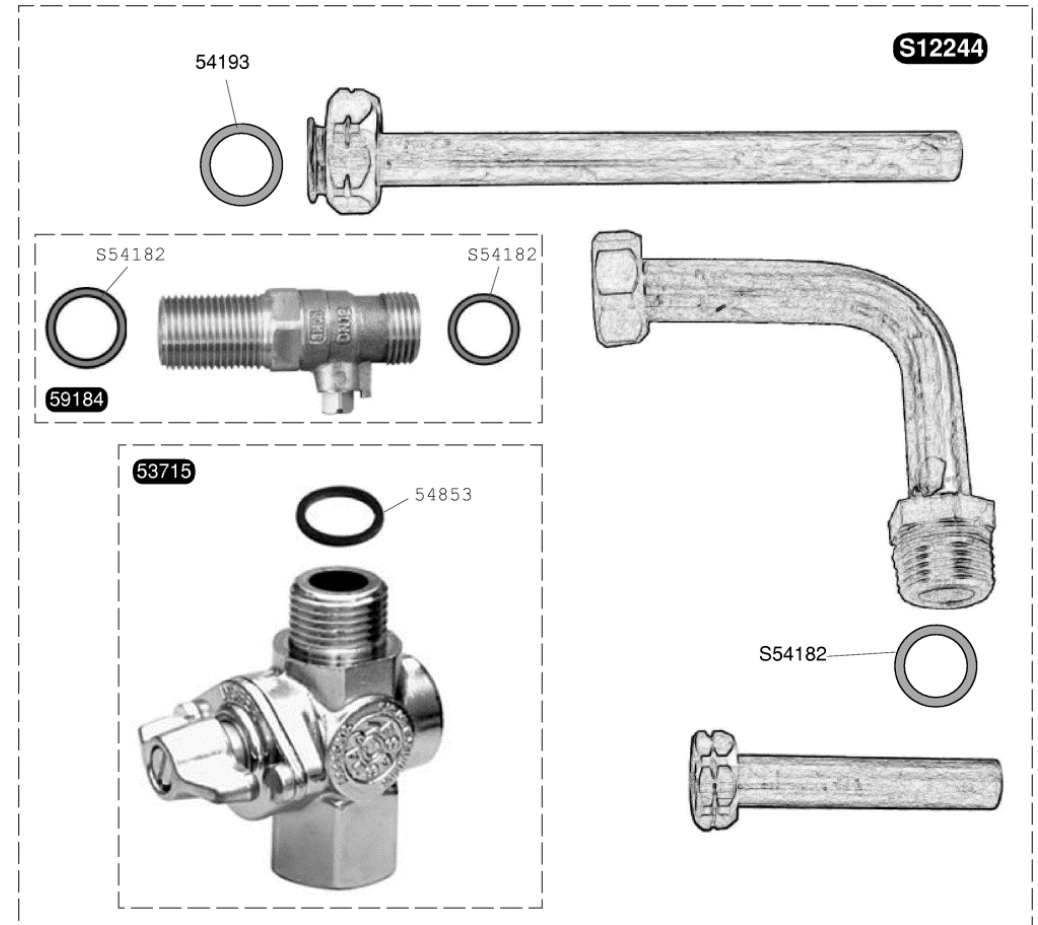

S12244	1	Kit "plaque de raccordement"
53715	1	Robinet gaz
54193	50	Joint
S54182	100	Joint
54853	50	Joint
59184	1	Robinet eau