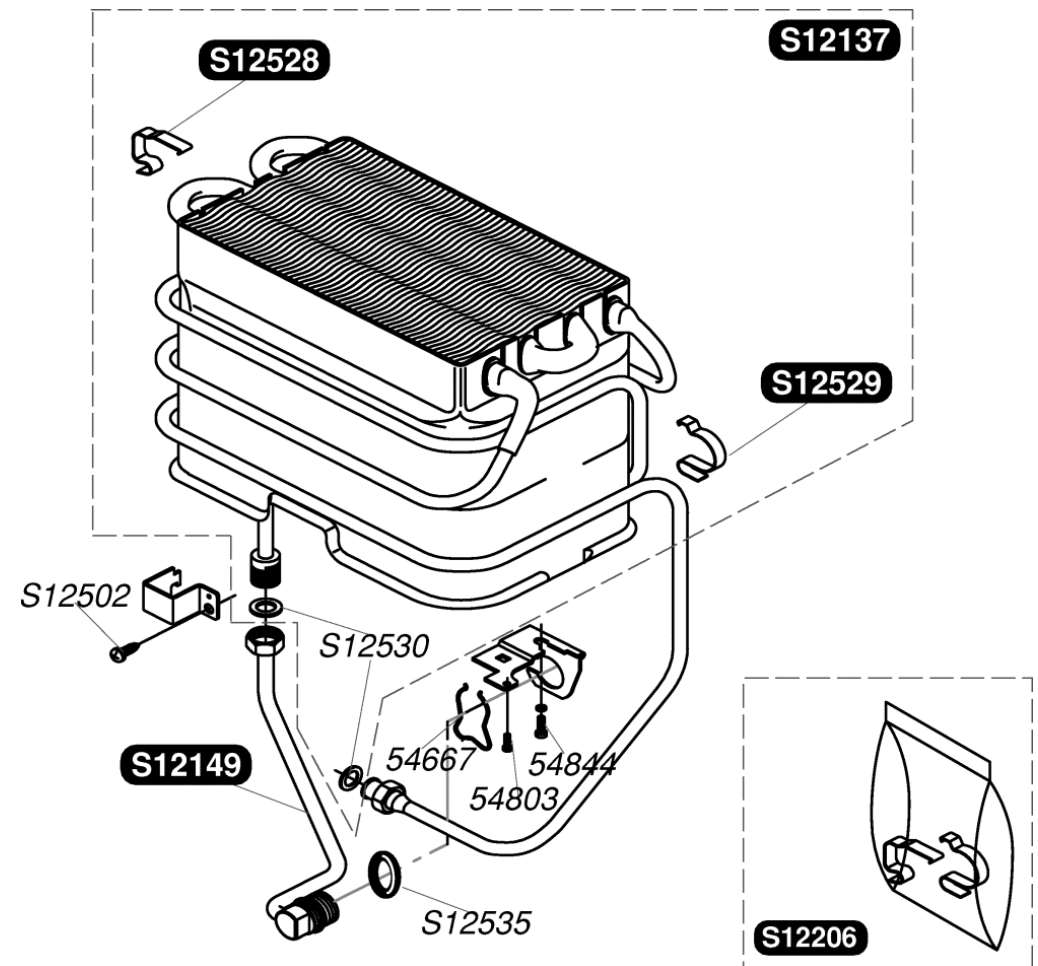

Catalogue Pièces de Rechange

Bulex®

Opalia C11VMC (2005)

|        |    |                      |
|--------|----|----------------------|
| S12132 | 1  | Manette sélecteur    |
| S12133 | 1  | Manette gaz          |
| S12136 | 1  | Bouton appui piezo   |
| S12138 | 1  | Boîtier coupe tirage |
| S12192 | 1  | Façade               |
| S12193 | 1  | Adaptateur façade    |
| S12199 | 1  | Enjoliveur           |
| S12202 | 1  | Rallonge manette gaz |
| S12502 | 10 | Vis                  |
| S12526 | 10 | Rondelle sécurité    |
| 54224  | 50 | Vis M4x6             |

|        |    |                     |
|--------|----|---------------------|
| S12137 | 1  | Echangeur           |
| S12149 | 1  | Tubulure eau chaude |
| S12206 | 1  | Sachet de clip      |
| S12502 | 10 | Vis                 |
| S12528 | 10 | Clip droit          |
| S12529 | 10 | Clip gauche         |
| S12530 | 10 | Joint               |
| S12535 | 10 | Joint 3/4G          |
| 54667  | 10 | Clip                |
| 54803  | 50 | Vis                 |
| 54844  | 50 | Vis                 |