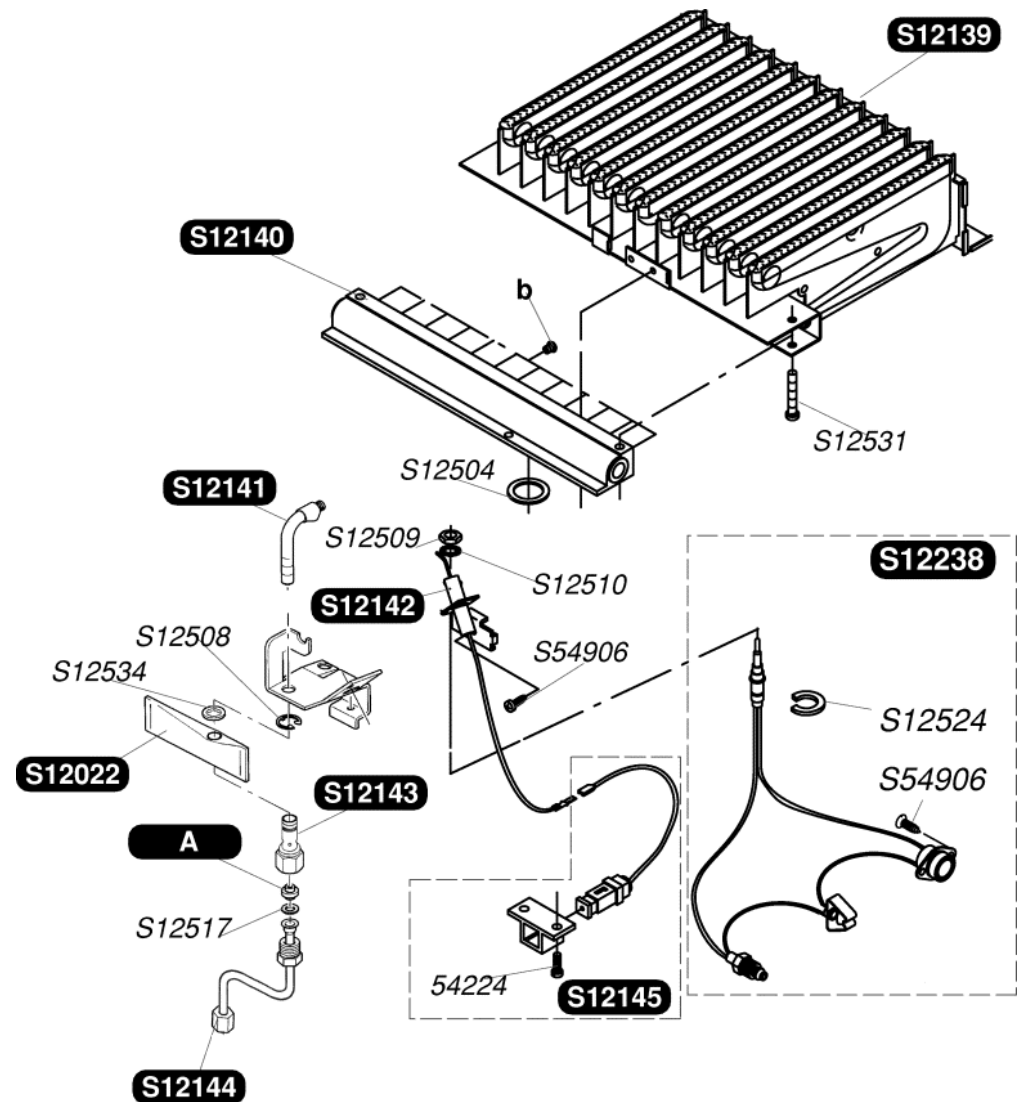

S12022	1	Filtre à air
S12139	1	Brûleur
S12140	1	Rampe
S12141	1	Veilleuse
S12142	1	Bougie d'allumage
S12143	1	Raccord mélange air veilleuse
S12144	1	Tubulure veilleuse
S12145	1	Piezo + cable
S12238	1	Thermostat + SRC + VMC
S12504	10	Joint
S12508	10	Clip
S12509	10	Ecrou thermocouple
S12510	10	Rondelle à dents
S12517	10	Joint
S12524	10	Clip
S12531	10	Vis
S12532	14	b injecteur brûleur G 20
S12534	10	Joint
S12536	1	A Injecteur veilleuse G20 - 0,25
54224	50	Vis M4x8
S54906	50	Vis