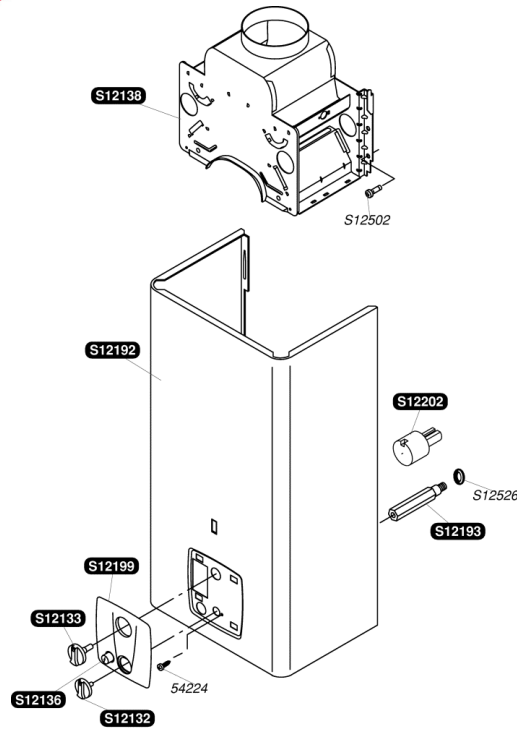

Catalogue Pièces de Rechange

Bulex®

Opalia C11VMC (2005)

|        |    |                      |
|--------|----|----------------------|
| S12132 | 1  | Manette sélecteur    |
| S12133 | 1  | Manette gaz          |
| S12136 | 1  | Bouton appui piezo   |
| S12138 | 1  | Boîtier coupe tirage |
| S12192 | 1  | Façade               |
| S12193 | 1  | Adaptateur façade    |
| S12199 | 1  | Enjoliveur           |
| S12202 | 1  | Rallonge manette gaz |
| S12502 | 10 | Vis                  |
| S12526 | 10 | Rondelle sécurité    |
| 54224  | 50 | Vis M4x6             |

|        |    |                     |
|--------|----|---------------------|
| S12137 | 1  | Echangeur           |
| S12149 | 1  | Tubulure eau chaude |
| S12206 | 1  | Sachet de clip      |
| S12502 | 10 | Vis                 |
| S12528 | 10 | Clip droit          |
| S12529 | 10 | Clip gauche         |
| S12530 | 10 | Joint               |
| S12535 | 10 | Joint 3/4G          |
| 54667  | 10 | Clip                |
| 54803  | 50 | Vis                 |
| 54844  | 50 | Vis                 |