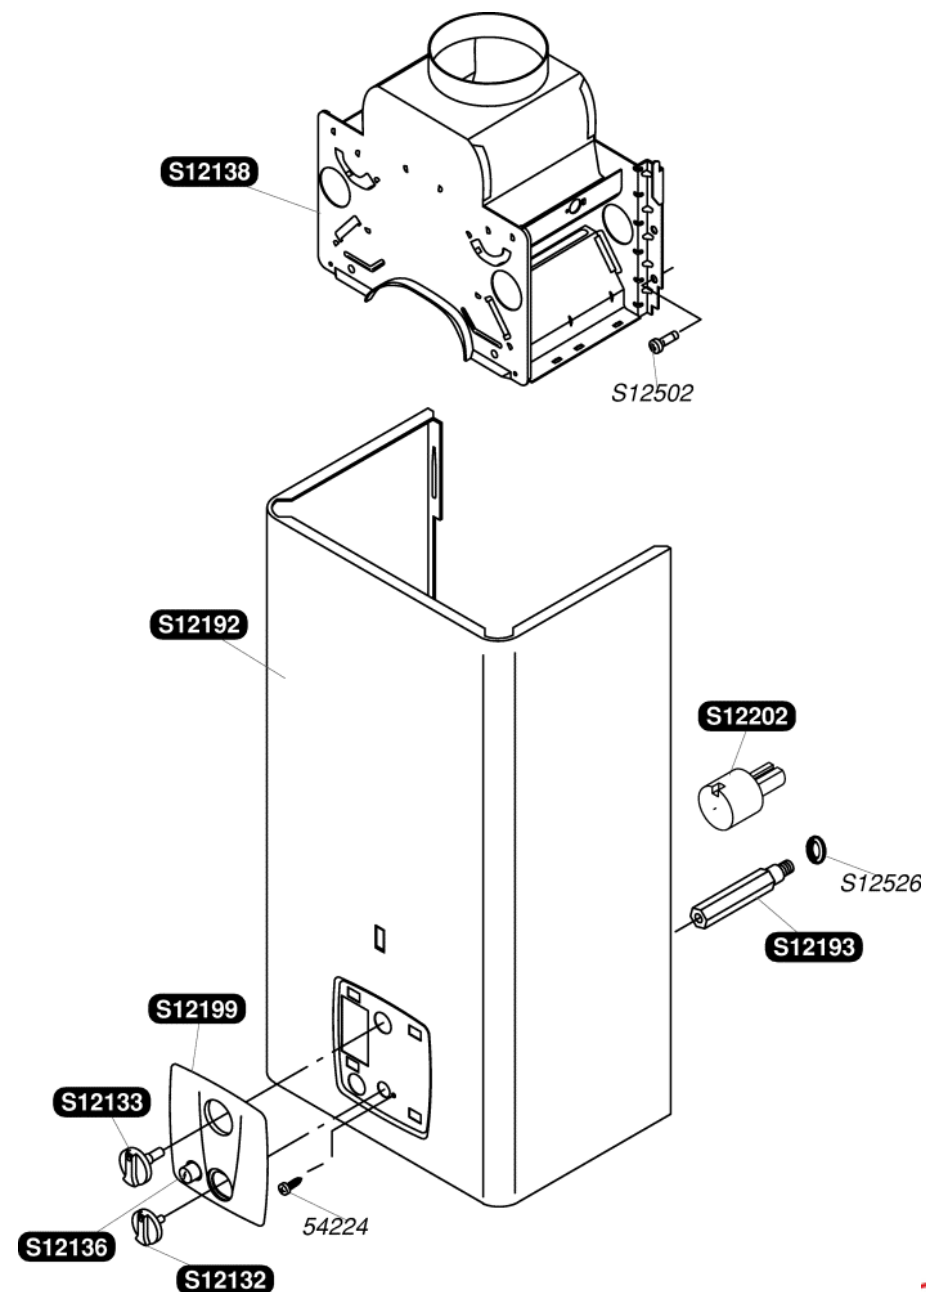

Catalogue Pièces de Rechange

Bulex®

Opalia C11VMC (2005)

|        |    |                      |
|--------|----|----------------------|
| S12132 | 1  | Manette sélecteur    |
| S12133 | 1  | Manette gaz          |
| S12136 | 1  | Bouton appui piezo   |
| S12138 | 1  | Boîtier coupe tirage |
| S12192 | 1  | Façade               |
| S12193 | 1  | Adaptateur façade    |
| S12199 | 1  | Enjoliveur           |
| S12202 | 1  | Rallonge manette gaz |
| S12502 | 10 | Vis                  |
| S12526 | 10 | Rondelle sécurité    |
| 54224  | 50 | Vis M4x6             |

|        |    |                     |
|--------|----|---------------------|
| S12137 | 1  | Echangeur           |
| S12149 | 1  | Tubulure eau chaude |
| S12206 | 1  | Sachet de clip      |
| S12502 | 10 | Vis                 |
| S12528 | 10 | Clip droit          |
| S12529 | 10 | Clip gauche         |
| S12530 | 10 | Joint               |
| S12535 | 10 | Joint 3/4G          |
| 54667  | 10 | Clip                |
| 54803  | 50 | Vis                 |
| 54844  | 50 | Vis                 |